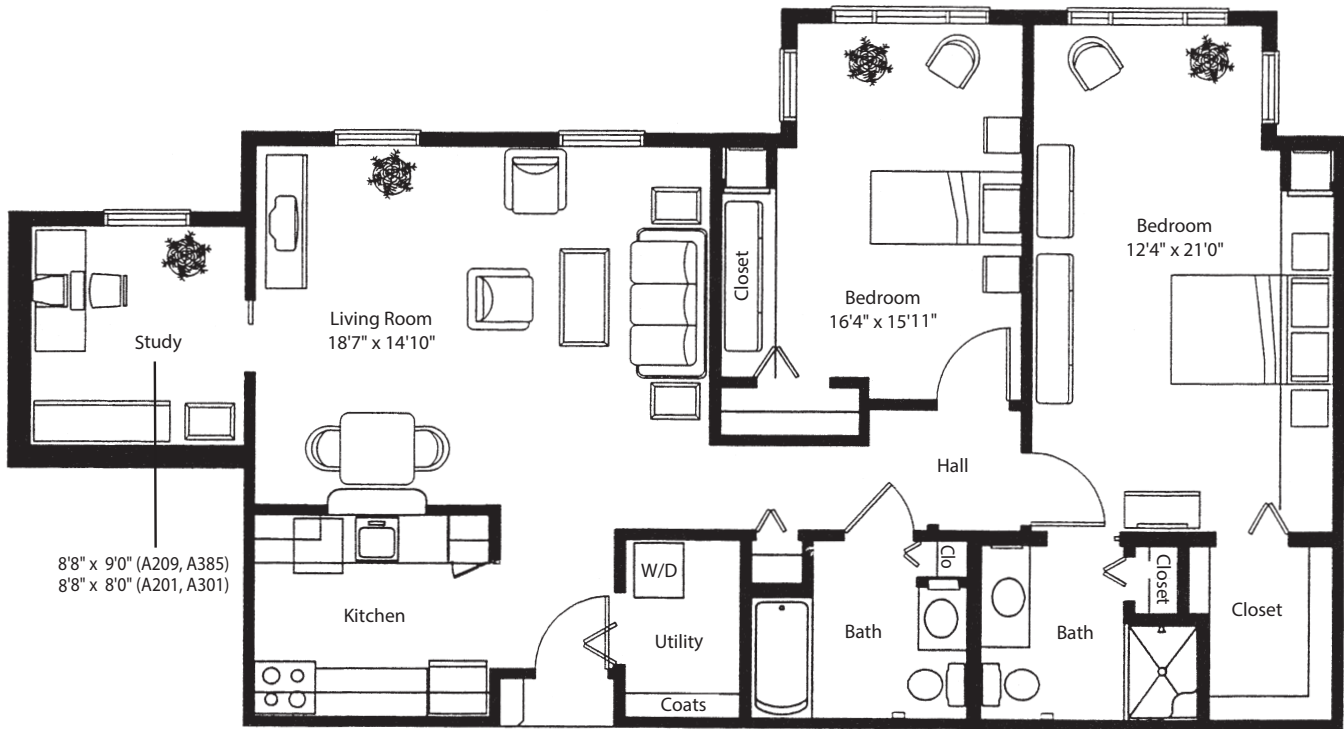

**LAKE
PRINCE
WOODS**
UNITED CHURCH
HOMES AND SERVICES

Two Bedroom Apartment with Study

2 BEDROOM / 2 BATHROOM / STUDY
1,256 SQ. FT.

CONTACT US! Call (877) 637-7940 or visit lakeprincewoods.org

**LAKE
PRINCE
WOODS**
UNITED CHURCH
HOMES AND SERVICES

Two Bedroom Apartment with Study

2 BEDROOM / 2 BATHROOM / STUDY
1,256 SQ. FT.

CONTACT US! Call (877) 637-7940 or visit lakeprincewoods.org